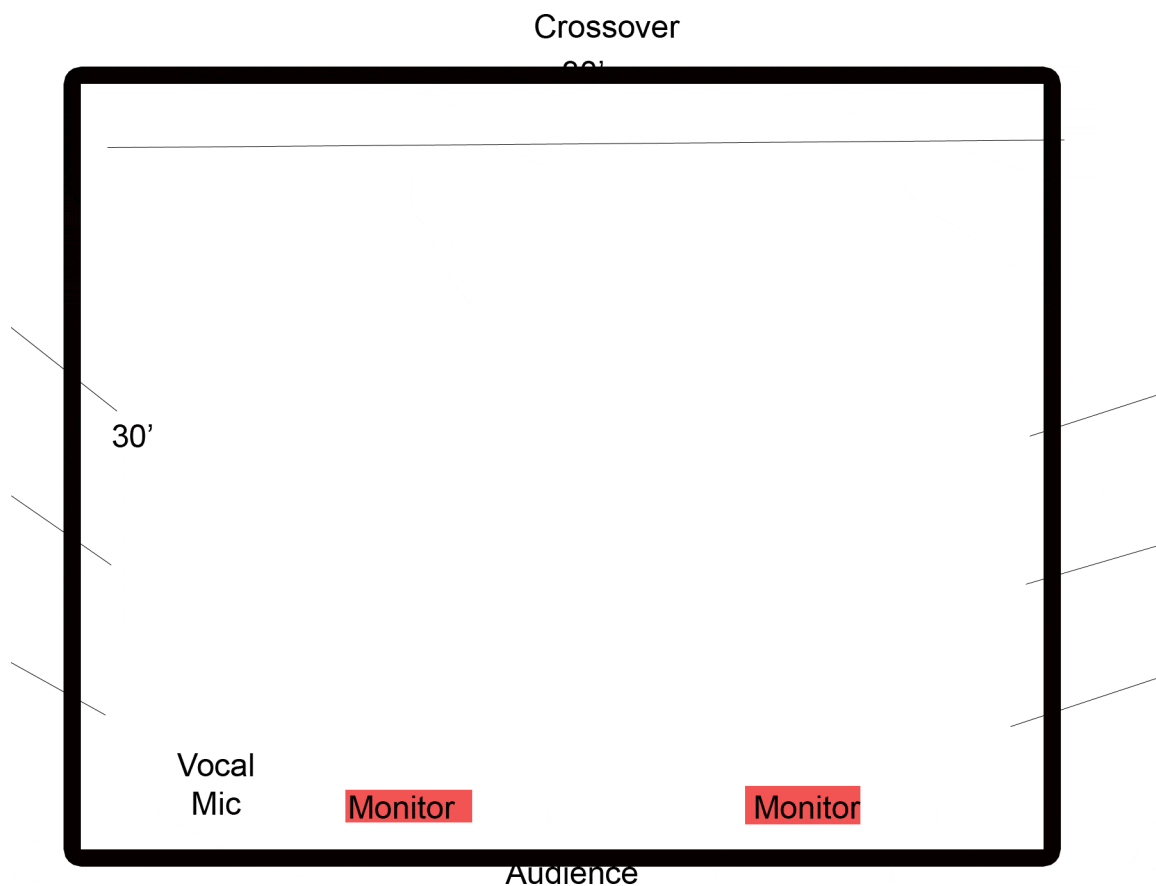

Dancing Wheels Showcase Technical Requirements and Stage Plot

Stage: Accessible stage min 30x30', smooth, flat, uncarpeted surface (no cracks, bumps, electrical outlets or mic jacks embedded in flooring) 2 wings stage right and left, back crossover min. 36" that are clear for wheelchair access.

Sound: Wireless vocal mic or mic with a long cord to reach across the stage or to seated dancer on a straight or boom stand. CD Player & sound technician and

Lighting: general lighting. Any specials DW will bring to showcase